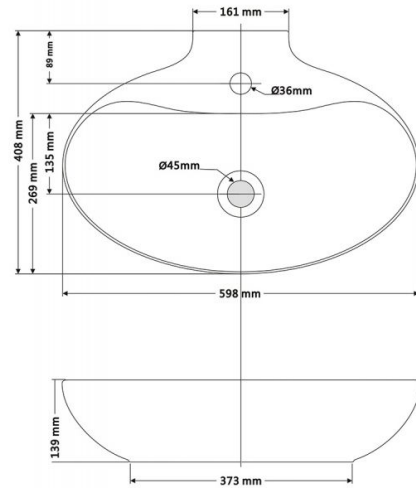

# New Malaga cru

**Ref. 0034N CRU**

598x408x139

## Features

With overflow.  
Valid for Bathco tops.  
Net weight kg, gross weight kg.  
Units per pallet: .  
Measures: 598x408x139